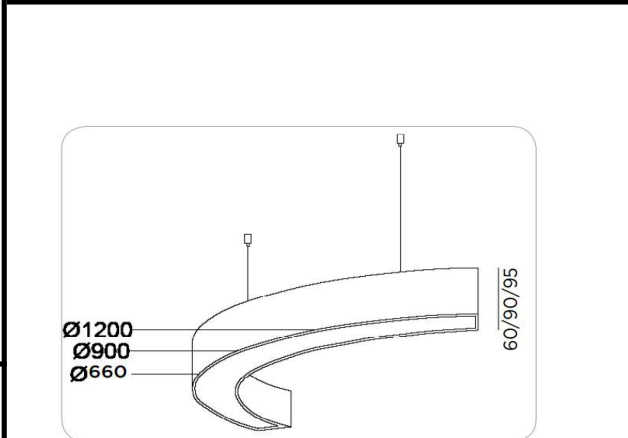

Sovitron Interior Pvt.Ltd.

<b>Model Name</b>	ARC Pendant / DLACARCDPD-50
<b>Description</b>	Architectural Light

Technical description	Image
-----------------------	-------

<b>Dimension</b>	L=Customised H=60/90/95mm
<b>Frame</b>	Aluminium
<b>Color Tempertaure</b>	4000K
<b>Power</b>	50W/m
<b>Total Luminous Flux</b>	4000 lm
<b>Efficacy</b>	80 lm/W
<b>IP rating</b>	50
<b>Color Rendering</b>	≥80
<b>Mounting</b>	Pendant
<b>Optics</b>	White Opal Diffuser
<b>Dimming</b>	NON-Dimmable
<b>Operating Voltage</b>	220-240 VAC
<b>Standard Lifetime</b>	L70 minimum at 50,000 burning hours

**Dimension diagram**

Custom dimension, coating and installation available upon request

**Remarks:-**

**Address: Plot #7 Saroorpur-Nangla Industrial Area,Ballabgarh-Sohna Road,Faridabad-121005**  
**Email: info@sovitron.com**